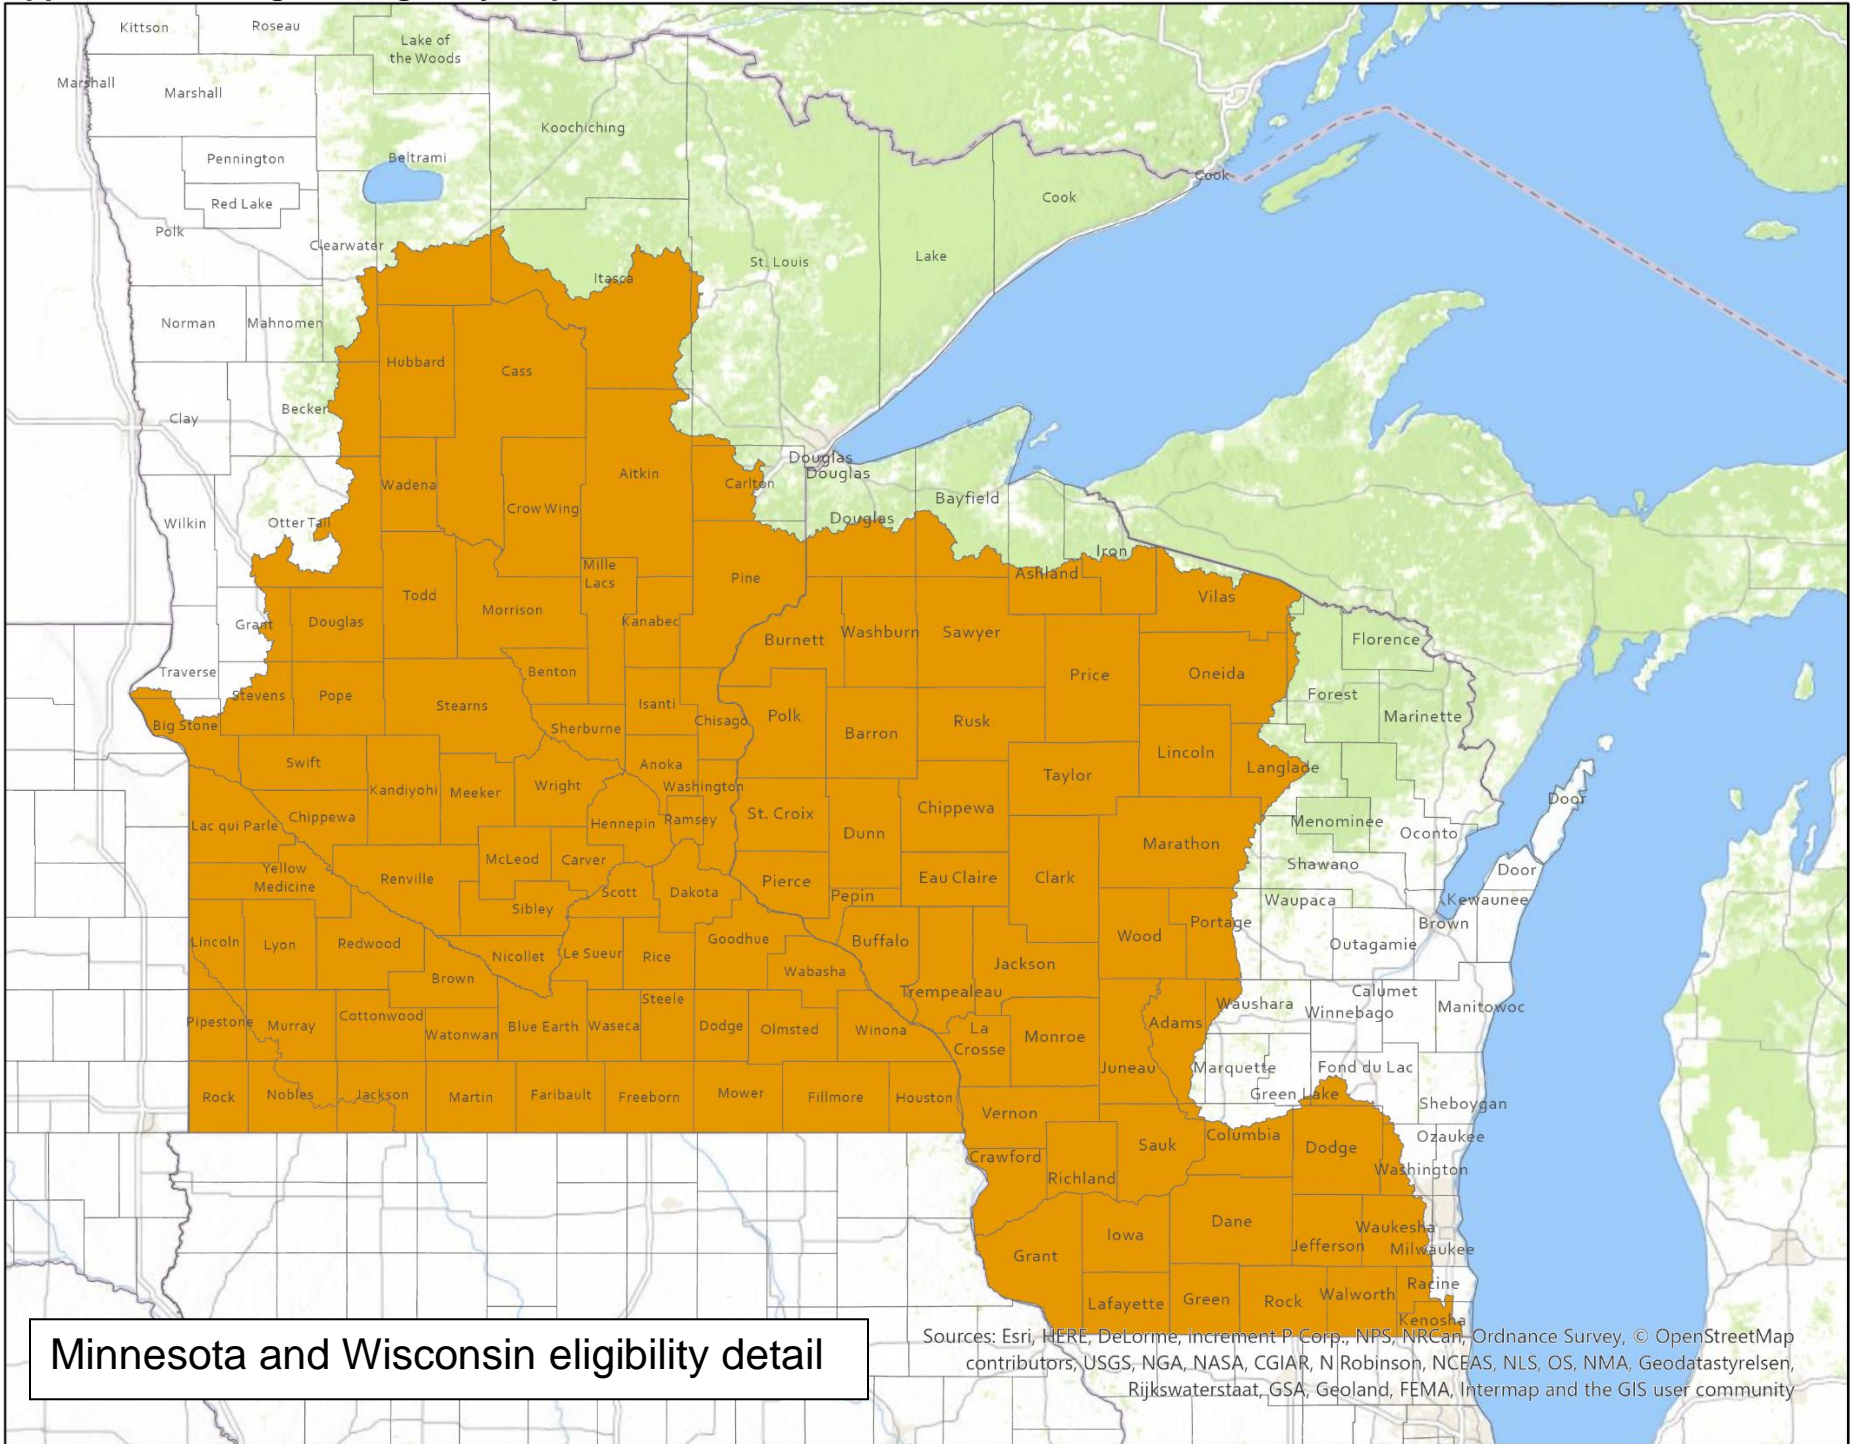

Appendix C – Program Eligibility Maps

Minnesota and Wisconsin eligibility detail

Sources: Esri, HERE, DeLorme, increment P Corp., NPS, NRCAn, Ordnance Survey, © OpenStreetMap contributors, USGS, NGA, NASA, CGIAR, N Robinson, NCEAS, NLS, OS, NMA, Geodatastyrelsen, Rijkswaterstaat, GSA, Geoland, FEMA, Intermap and the GIS user community